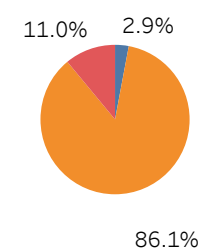

## Demographics - Confirmed Cases

Total: 60,212

Median: 40 years (-1,041-120)

## Demographics - Confirmed Cases Who Died from COVID-19

Total: 1,201

Median: 75 years (0-105)